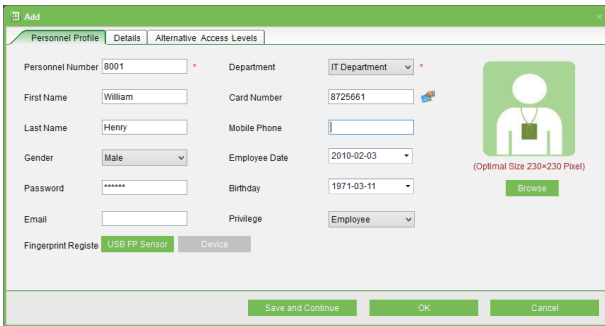

Software Specification

Default Database: Microsoft Office Access (support SQL server2005 and above.)
Supported OS: Windows 7/8/8.1/10 32/64 bit.

Software Features