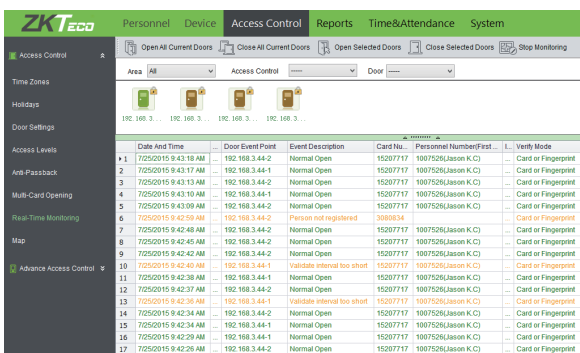

## Easy to Configure and Use

- Menu-driven dashboard display
- Embedded fingerprint registration tool for registering and uploading templates to the terminals
- Quick start links for common operations

## Real-Time Monitoring

- Real-time event monitoring with door status icon
- Photo pop-ups of users and visual verification
- Remote opening/closing of an individual or all doors

## Maps, Reports and Maintenance

- Import maps and floor plans for site-specific door management
- Reports with customized search engine
- Multiple export formats for event logs
- One-click database backup
- All system changes are logged