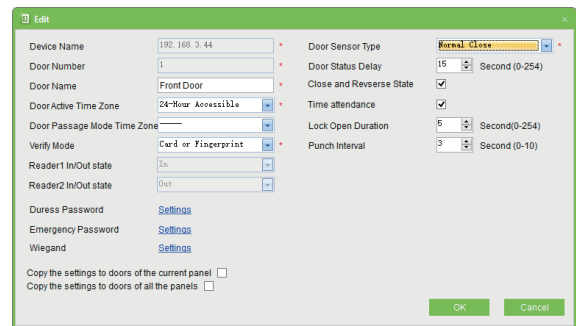

Software Specification

Default Database: Microsoft Office Access (support SQL server2005 and above.)
Supported OS: Windows 7/8/8.1/10 32/64 bit.

Software Features