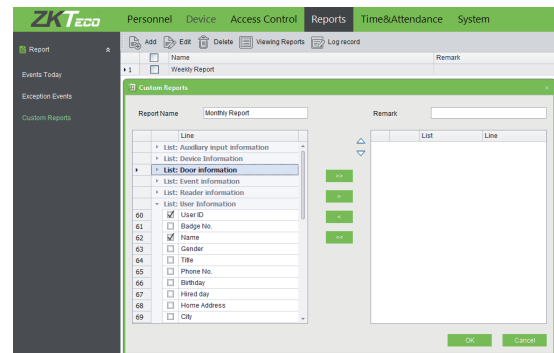

# Software Features

## Easy to Configure and Use

- Menu-driven dashboard display
- Embedded fingerprint registration tool for registering and uploading templates to the terminals
- Quick start links for common operations

## Real-Time Monitoring

- Real-time event monitoring with door status icon
- Photo pop-ups of users and visual verification
- Remote opening/closing of an individual or all doors

## Maps, Reports and Maintenance

- Import maps and floor plans for site-specific door management
- Reports with customized search engine
- Multiple export formats for event logs
- One-click database backup
- All system changes are logged